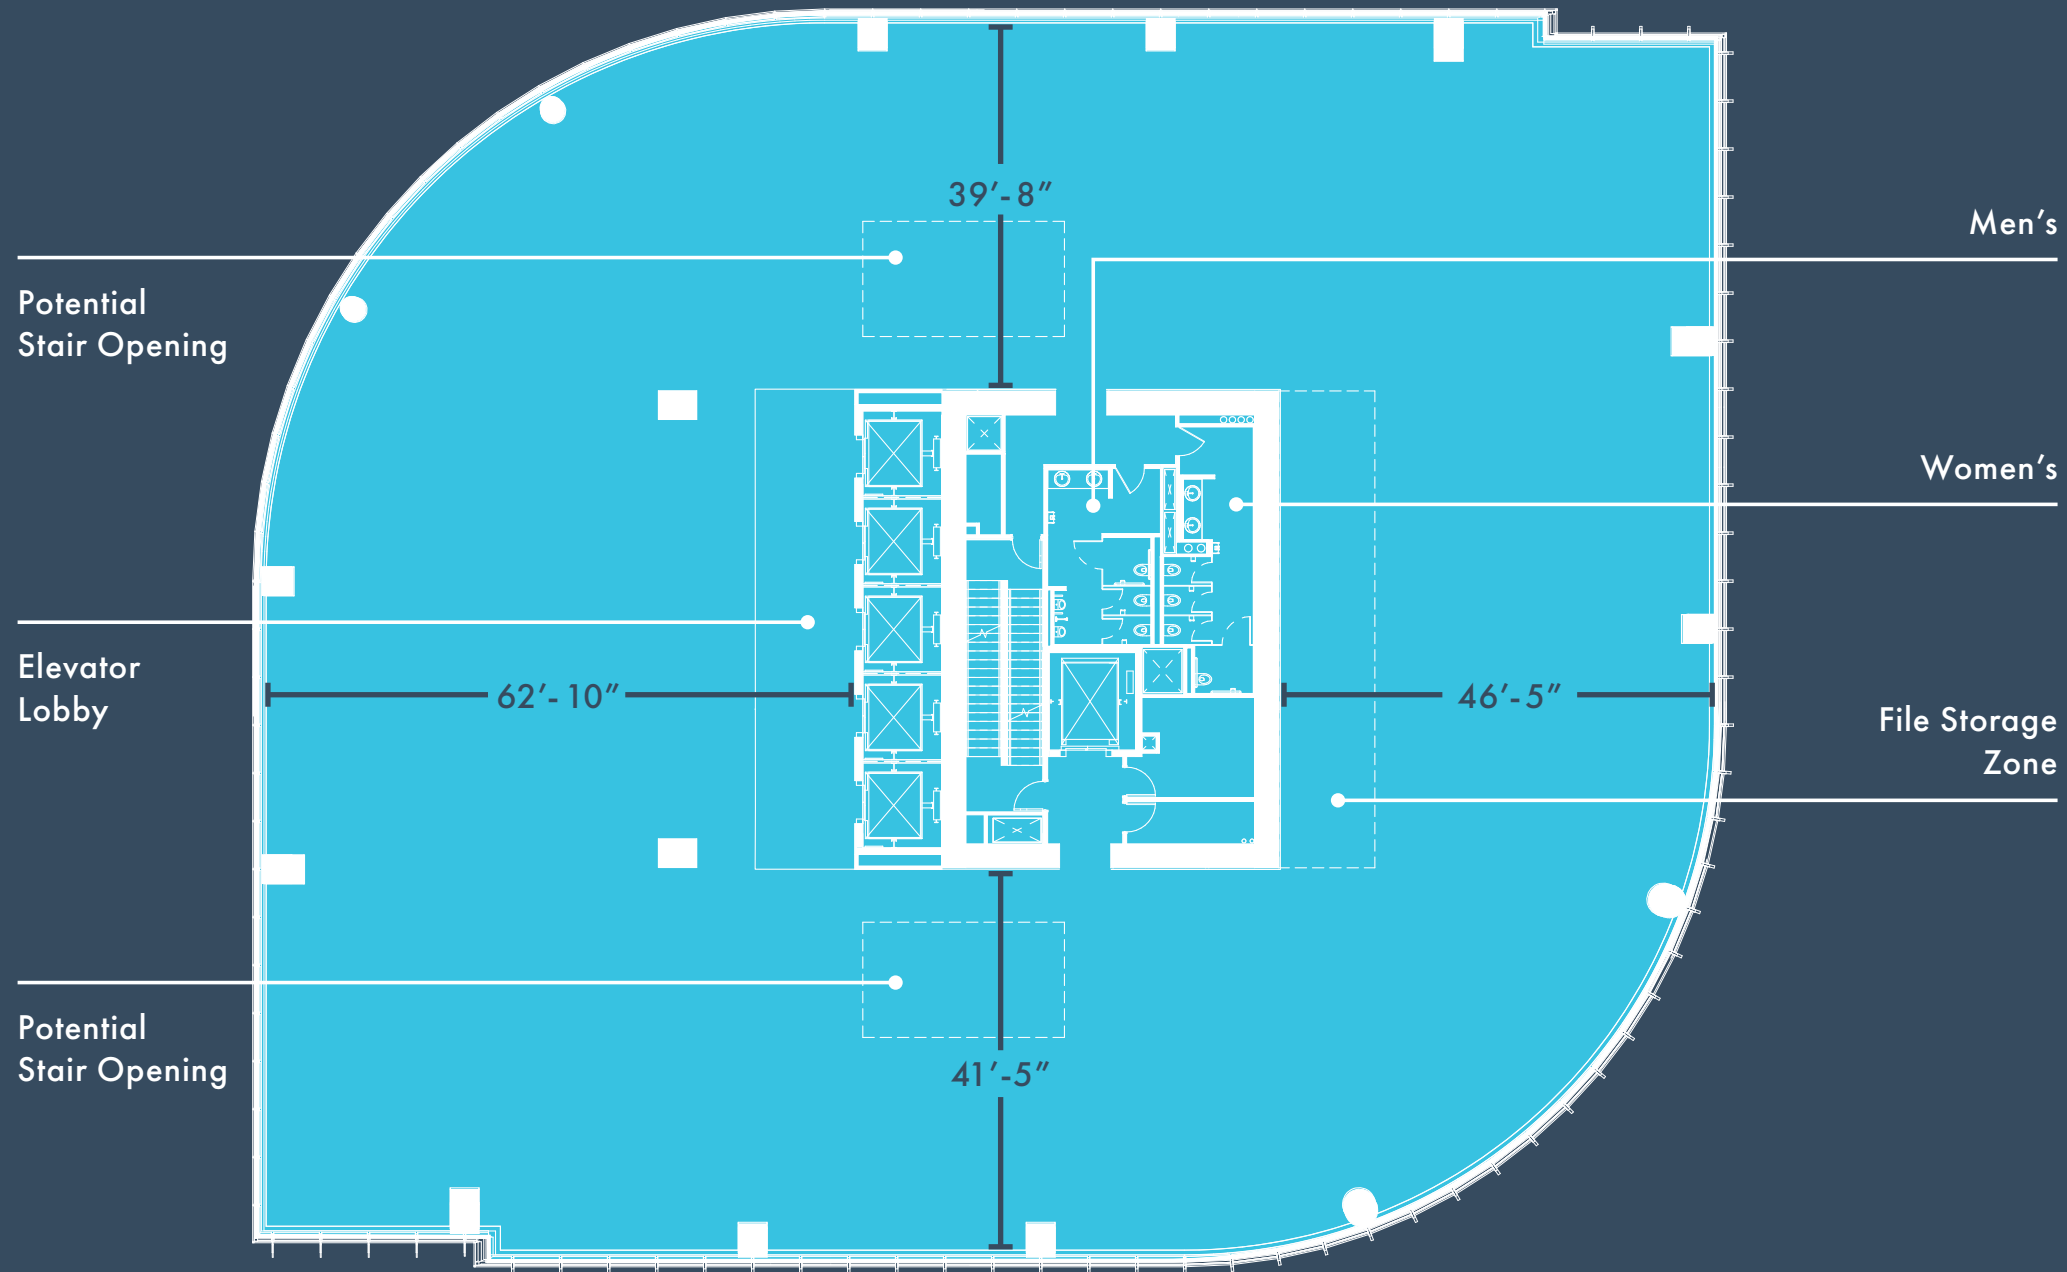

FLOOR 22

19,180 SQ. FT.

B6

AMENITY FLOOR	
31	
30	
29	
28	
27	
26	
25	
24	
23	
22	
21	
20	
19	
18	
17	
16	
15	
14	
13	
12	
11	
10	
9	
8	
7	
6	
5	
4	
3	
LOBBY	