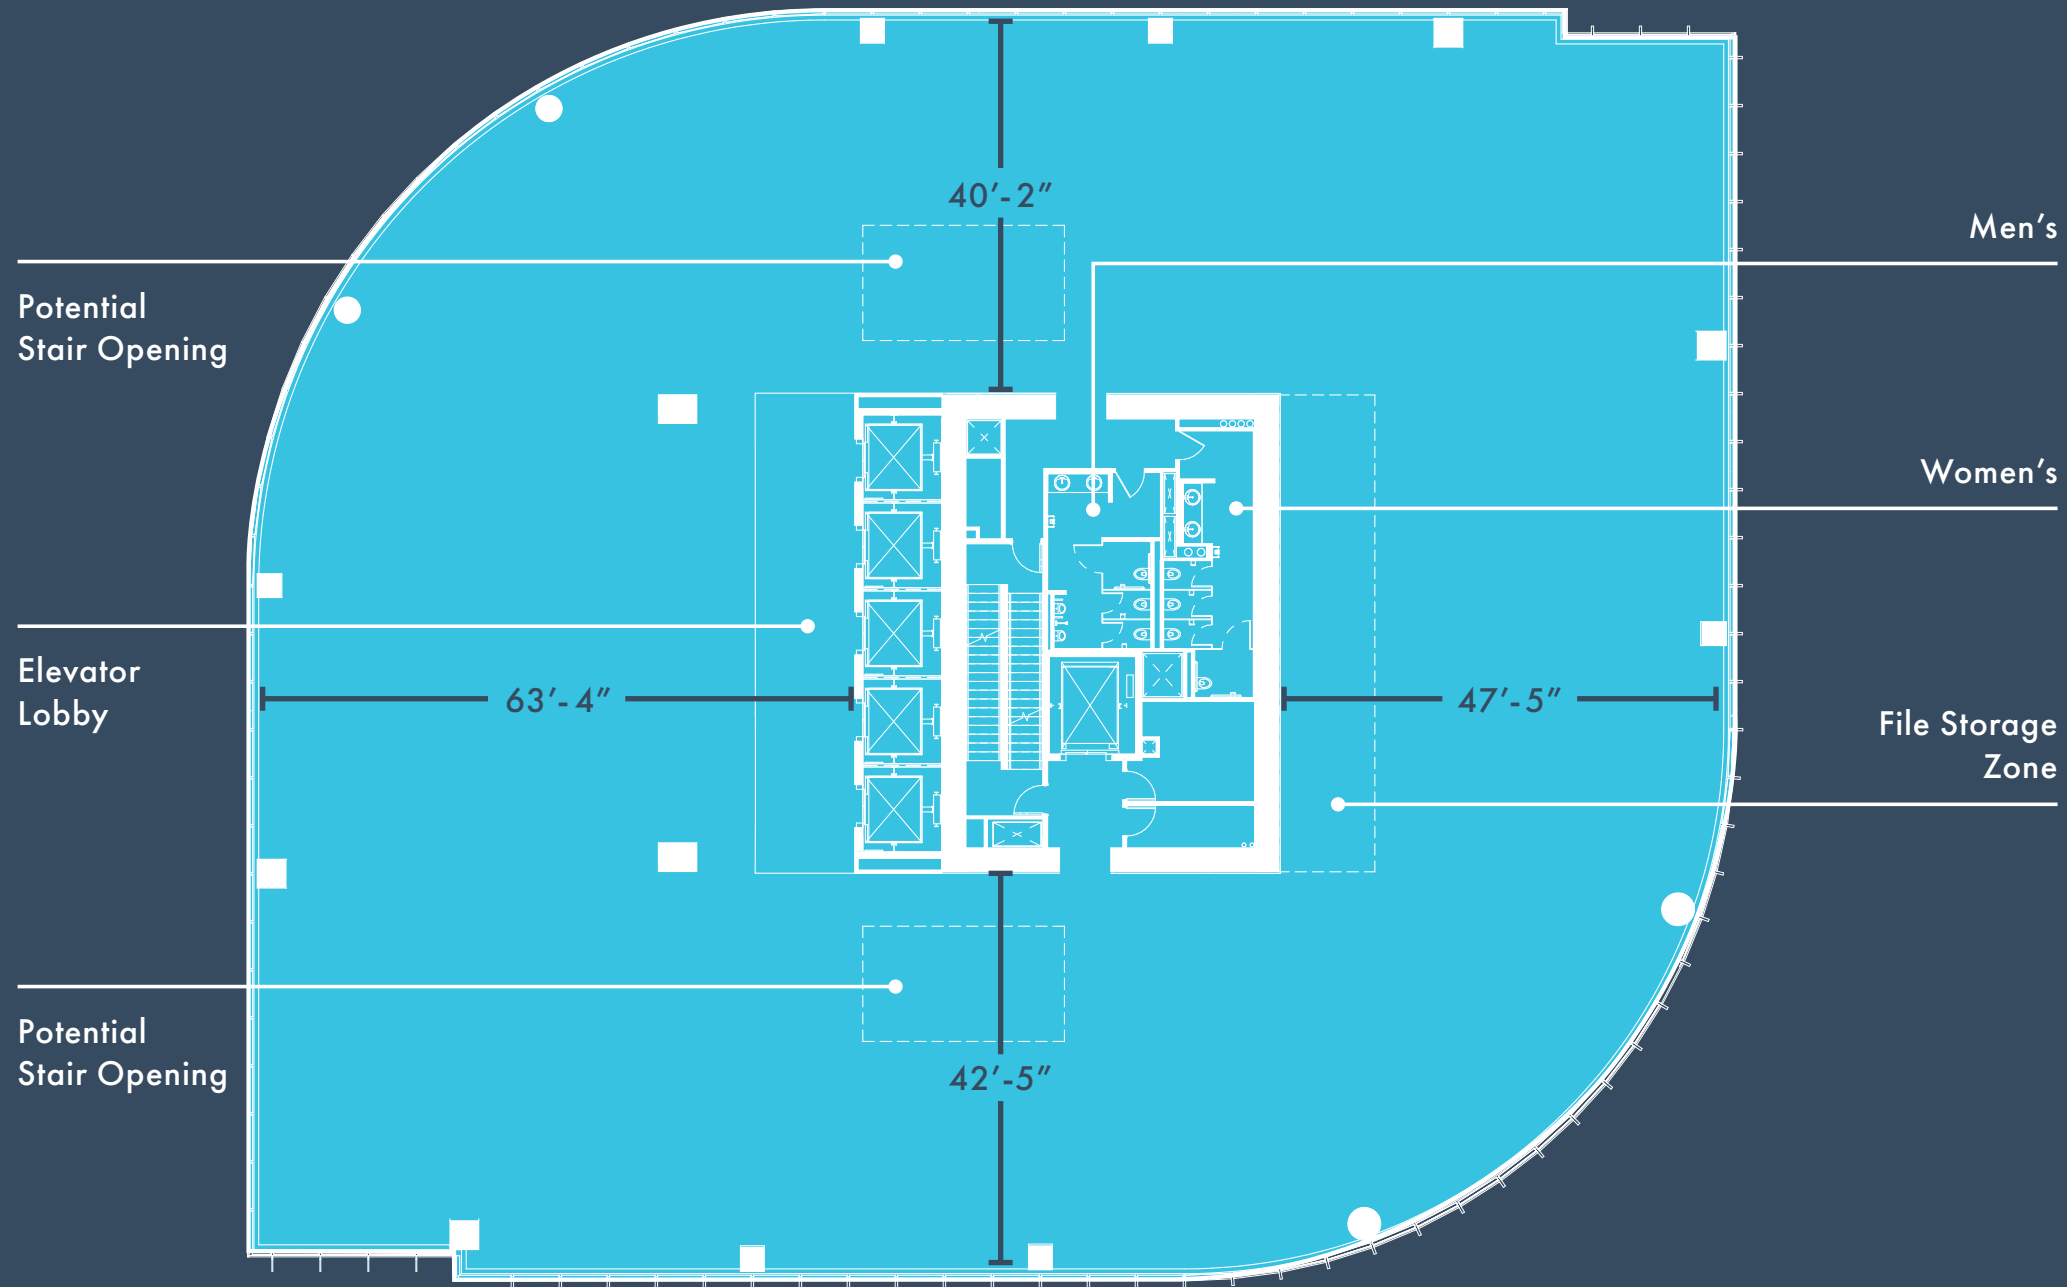

FLOOR 24

19,618 SQ. FT.

B6

AMENITY FLOOR	
31	
30	
29	
28	
27	
26	
25	
24	
23	
22	
21	
20	
19	
18	
17	
16	
15	
14	
13	
12	
11	
10	
9	
8	
7	
6	
5	
4	
3	
LOBBY	